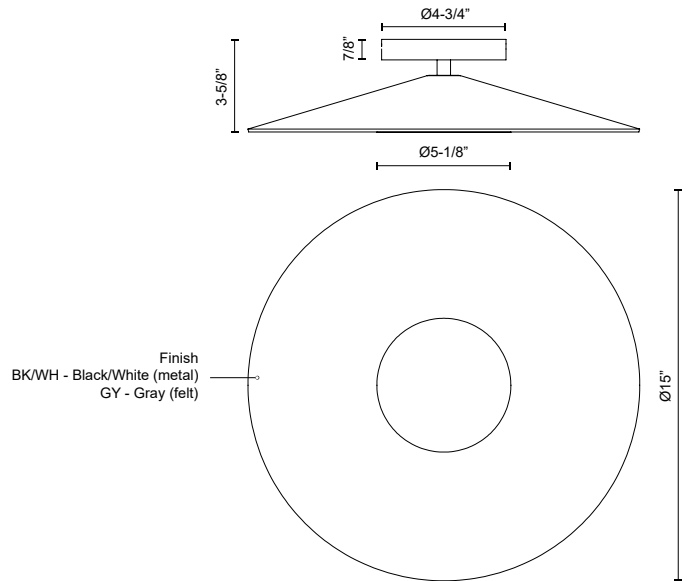

CRUZ WS22915

WALL

PROJECT

SPECIFICATION DETAILS

Fixture Dimensions	D15" x E3-5/8"
Light Source	AC LED Module
Wattage	13W
Total Lumens	1015lm
Delivered Lumens	BK/WH-237lm; GY-101lm;
Voltage	120V
Color Temperature	3000K
CRI (Ra)	90CRI
Optional Color Temps	2700K - 5000K Available, Minimum Order Quantities Apply
LED Rated Life	50,000 hours
Dimming	100% - 10%, ELV Dimmer (Not Included)
Diffuser Details	Frosted acrylic diffuser
Shade Details	Spun Aluminum or Felt Shade
Location	Dry
ADA Compliant	Yes
Mounting Style	All Orientation; Ceiling and Wall;
Canopy Dimensions	D4-3/4" x E7/8"
CEC Title 24 JA8	Yes, JA8-2022
Paint Finish	BK01; BK02(for GY Finish Only); WH01;

* For custom options, consult factory for details.

* For warranty information, please visit www.kuzcolighting.com/warranty

DESCRIPTION

Inspired by the peaks and valleys created by wave forms, the Cruz Collection is a geometric wonder. The soft shaped glass shades emit ample ambient light throughout, making it the perfect modern decorative piece for any space.

KUZCO

CANADA: 19054 28TH AVENUE - SURREY, BC V3Z 6M3

USA: 3035 E. LONE MOUNTAIN ROAD - LAS VEGAS, NV 89081

WWW.KUZCOLIGHTING.COM

© 2021 KUZCO LIGHTING. ALL RIGHTS RESERVED.

COMMENT